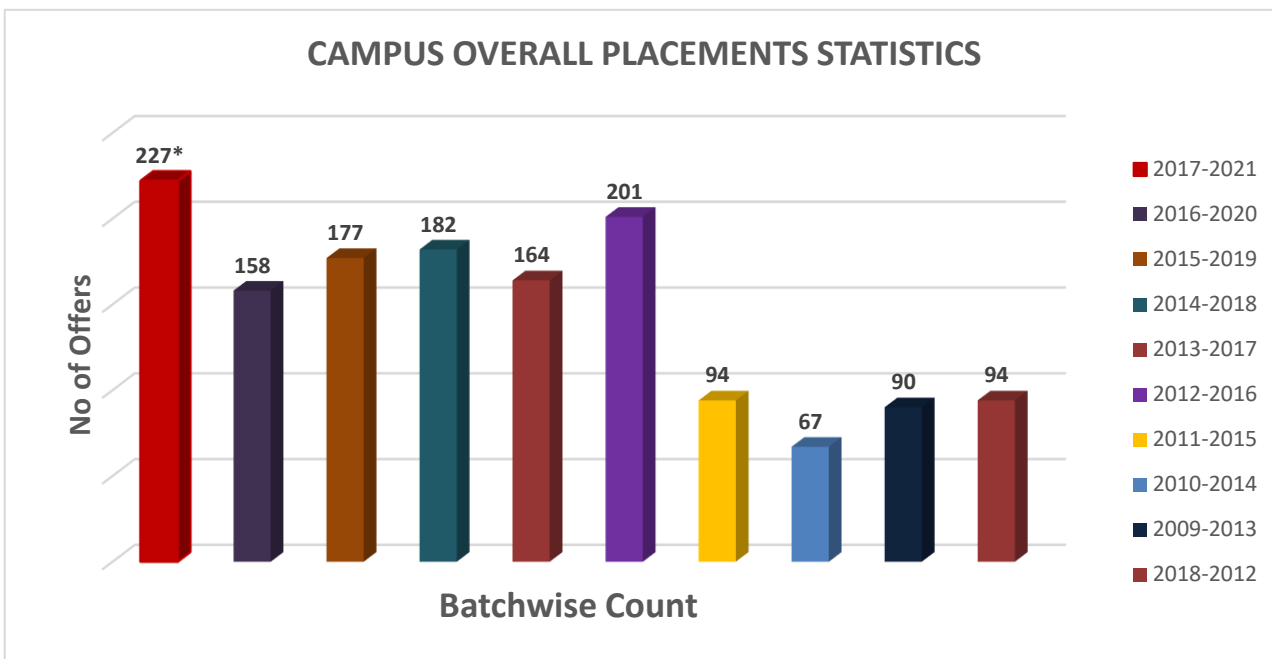

GAYATRI VIDYA PARISHAD COLLEGE OF ENGINEERING FOR WOMEN

(Approved by AICTE, New Delhi and Affiliated to JNTU, Kakinada)

Madhurawada :: Visakhapatnam - 530 048

*Indicates till date i.e. 05/09/2021

Branch wise offers 2017-2021

2017-2021 BATCH OFFERS IN BRANCH WISE

*Indicates till date i.e. 05/09/2021

GAYATRI VIDYA PARISHAD COLLEGE OF ENGINEERING FOR WOMEN

(Approved by AICTE, New Delhi and Affiliated to JNTU, Kakinada)

Madhurawada :: Visakhapatnam - 530 048