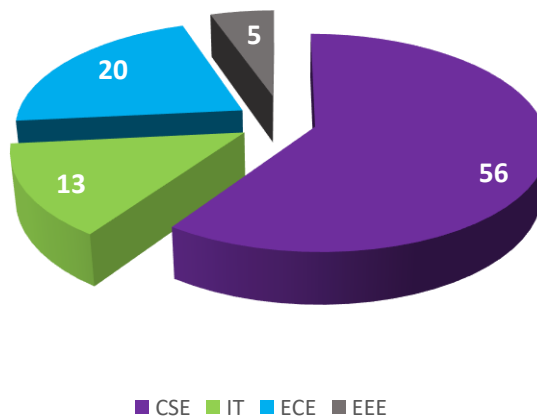

Branch wise offers 2016-2020

■ CSE ■ IT ■ ECE ■ EEE

2016-2020 BATCH OFFERS IN BRANCH WISE

Branch wise offers 2015-2019

■ CSE ■ IT ■ ECE ■ EEE

2015-2019 BATCH OFFERS IN BRANCH WISE

GAYATRI VIDYA PARISHAD COLLEGE OF ENGINEERING FOR WOMEN

(Approved by AICTE, New Delhi and Affiliated to JNTU, Kakinada)

Madhurawada :: Visakhapatnam - 530 048

Branch wise offers 2014-2018

2014-2018 BATCH OFFERS IN BRANCH WISE

Branch wise offers 2013-2017

2013-2017 BATCH OFFERS IN BRANCH WISE