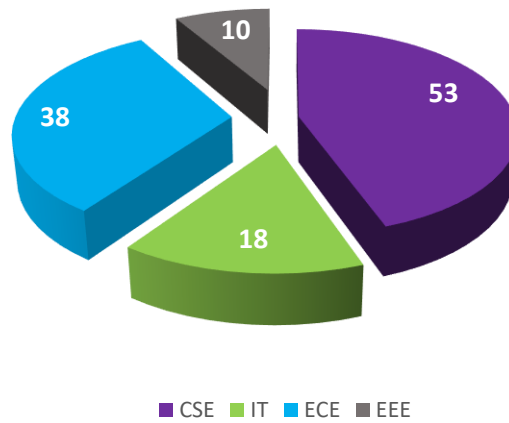

GAYATRI VIDYA PARISHAD COLLEGE OF ENGINEERING FOR WOMEN

(Approved by AICTE, New Delhi and Affiliated to JNTU, Kakinada)

Madhurawada :: Visakhapatnam - 530 048

Branch wise offers 2014-2018

2014-2018 BATCH OFFERS IN BRANCH WISE

Branch wise offers 2013-2017