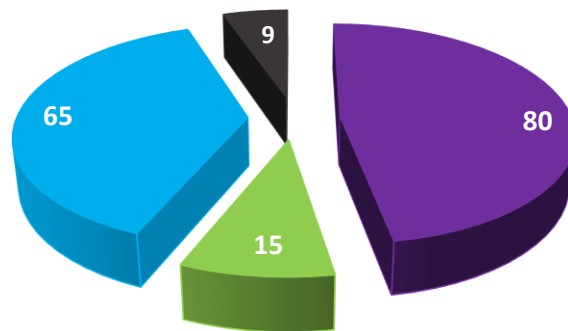

2017-2021 BATCH OFFERS IN BRANCH WISE

*Indicates till date i.e. 05/09/2021

GAYATRI VIDYA PARISHAD COLLEGE OF ENGINEERING FOR WOMEN

(Approved by AICTE, New Delhi and Affiliated to JNTU, Kakinada)

Madhurawada :: Visakhapatnam - 530 048

Branch wise offers 2016-2020

■ CSE ■ IT ■ ECE ■ EEE

2016-2020 BATCH OFFERS IN BRANCH WISE

Branch wise offers 2015-2019

■ CSE ■ IT ■ ECE ■ EEE

2015-2019 BATCH OFFERS IN BRANCH WISE

GAYATRI VIDYA PARISHAD COLLEGE OF ENGINEERING FOR WOMEN