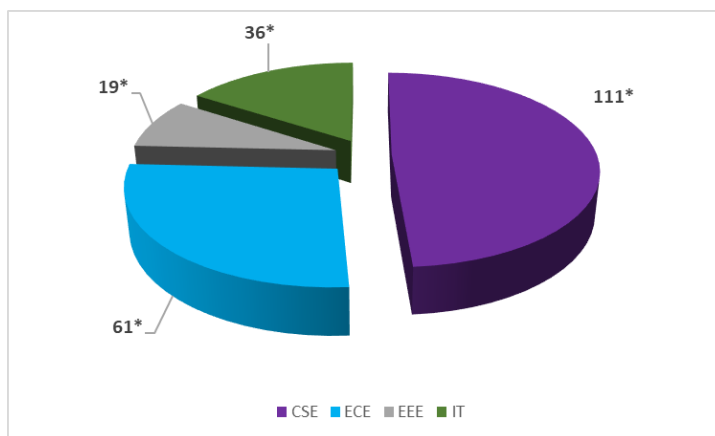

GAYATRI VIDYA PARISHAD COLLEGE OF ENGINEERING FOR WOMEN

(Approved by AICTE, New Delhi and Affiliated to JNTU, Kakinada)

Madhurawada :: Visakhapatnam - 530 048

*Indicates till date i.e. 05/09/2021

Branch wise offers 2017-2021

2017-2021 BATCH OFFERS IN BRANCH WISE

*Indicates till date i.e. 05/09/2021

GAYATRI VIDYA PARISHAD COLLEGE OF ENGINEERING FOR WOMEN

(Approved by AICTE, New Delhi and Affiliated to JNTU, Kakinada)

Madhurawada :: Visakhapatnam - 530 048