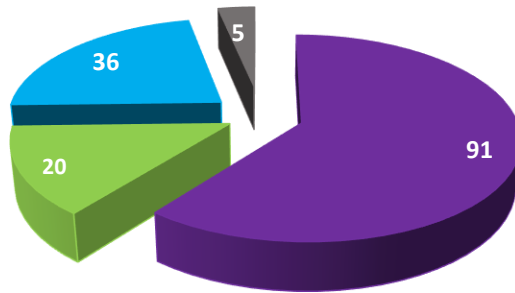

2017-2021 BATCH OFFERS IN BRANCH WISE

*Indicates till date i.e. 05/09/2021

GAYATRI VIDYA PARISHAD COLLEGE OF ENGINEERING FOR WOMEN

(Approved by AICTE, New Delhi and Affiliated to JNTU, Kakinada)

Madhurawada :: Visakhapatnam - 530 048

Branch wise offers 2016-2020

■ CSE ■ IT ■ ECE ■ EEE

2016-2020 BATCH OFFERS IN BRANCH WISE

Branch wise offers 2015-2019

■ CSE ■ IT ■ ECE ■ EEE

2015-2019 BATCH OFFERS IN BRANCH WISE

GAYATRI VIDYA PARISHAD COLLEGE OF ENGINEERING FOR WOMEN