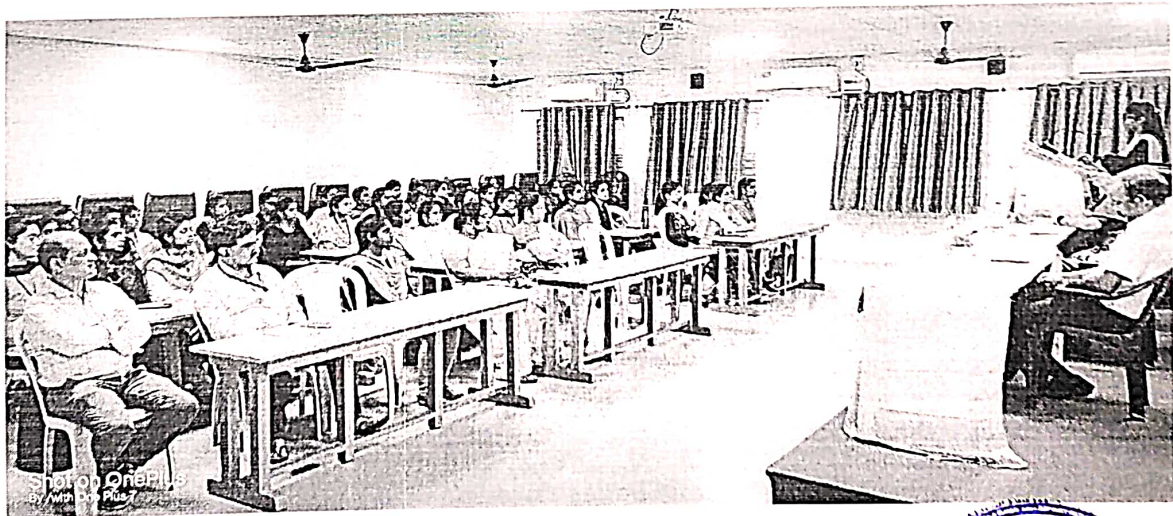

GAYATRI VIDYA PARISHAD COLLEGE OF ENGINEERING FOR WOMEN

Madhurawada, Visakhapatnam – 530 041

(Approved by AICTE, New Delhi and Affiliated to Andhra University)

(Accredited by NBA& NAAC (Grade A))