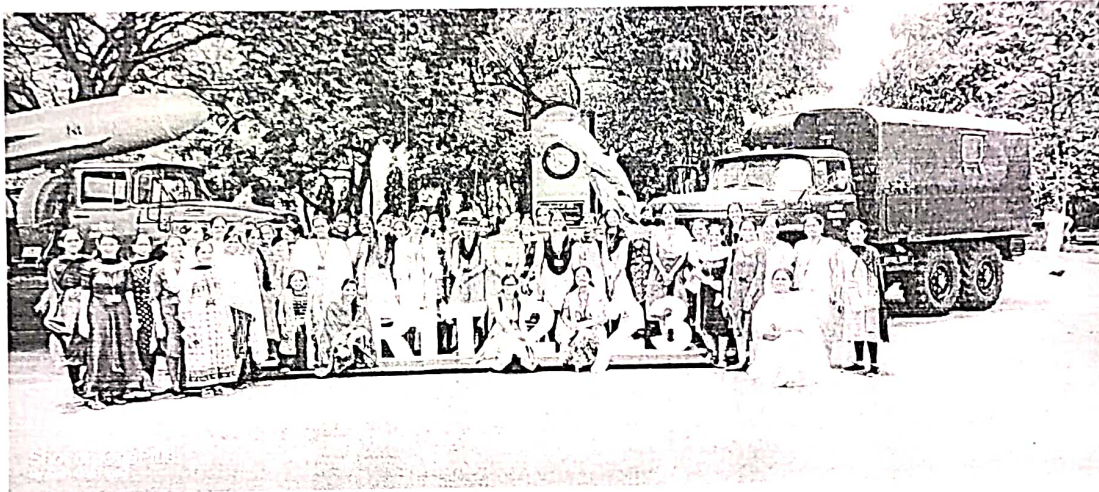

Google

GAYATRI VIDYA PARISHAD COLLEGE OF ENGINEERING FOR WOMEN

Madhurawada, Visakhapatnam – 530 041

(Approved by AICTE, New Delhi and Affiliated to Andhra University)

(Accredited by NBA& NAAC (Grade A))

Visit/Participation in Missile Technology Conclave Cum Symposium, by INS Kalinga, Visakhapatnam