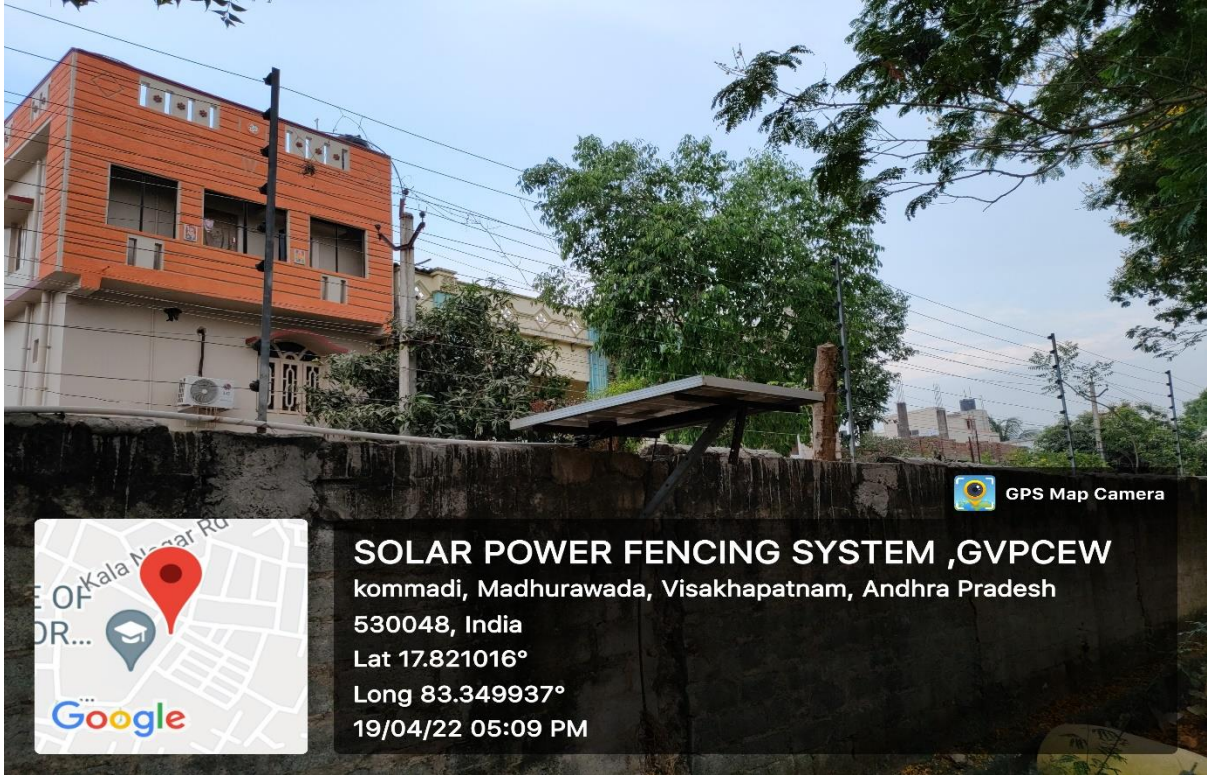

GAYATRI VIDYA PARISHAD COLLEGE OF ENGINEERING FOR WOMEN

KOMMADI, MADHURAWADA, VISAKHAPATNAM - 530 048

(APPROVED BY AICTE, NEW DELHI, AFFILIATED TO ANDHRA UNIVERSITY, VISAKHAPATNAM)

(ACCREDITED BY NATIONAL BOARD OF ACCREDITATION [NBA] FOR B.TECH CSE, ECE AND IT - VALID FROM 2019-22 AND 2022-25)

(ACCREDITED BY NATIONAL BOARD OF ACCREDITATION [NBA] FOR B.TECH EEE VALID FROM 2023-24 TO 2025-2026)

(ACCREDITED BY NATIONAL ASSESSMENT AND ACCREDITATION COUNCIL [NAAC] WITH A GRADE- VALID FROM 2022-27)

(Phone: +91-891-2739144, 2739124, 2719125, 2719127 Email Id: gvpcew@gmail.com , info@gvpcew.ac.in)