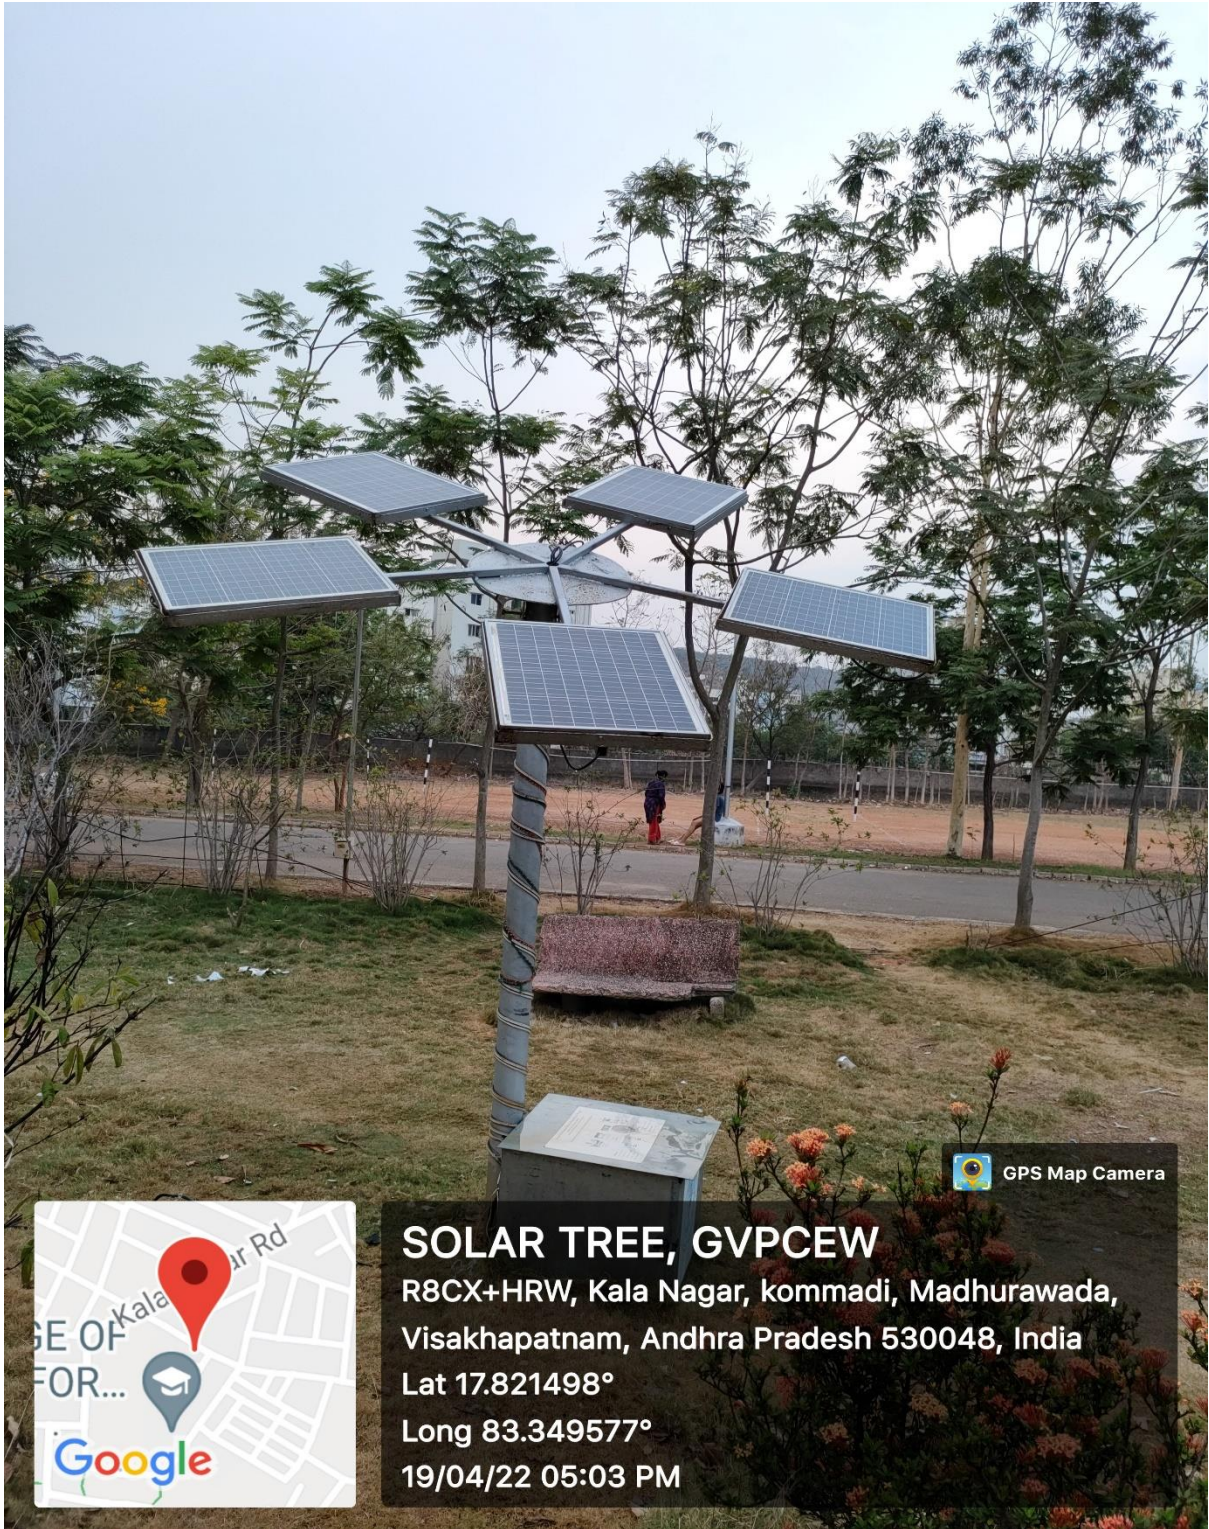

GAYATRI VIDYA PARISHAD COLLEGE OF ENGINEERING FOR WOMEN

KOMMADI, MADHURAWADA, VISAKHAPATNAM - 530 048

(APPROVED BY AICTE, NEW DELHI, AFFILIATED TO ANDHRA UNIVERSITY, VISAKHAPATNAM)

(ACCREDITED BY NATIONAL BOARD OF ACCREDITATION [NBA] FOR B.TECH CSE, ECE AND IT - VALID FROM 2019-22 AND 2022-25)

(ACCREDITED BY NATIONAL BOARD OF ACCREDITATION [NBA] FOR B.TECH EEE VALID FROM 2023-24 TO 2025-2026)

(ACCREDITED BY NATIONAL ASSESSMENT AND ACCREDITATION COUNCIL [NAAC] WITH A GRADE- VALID FROM 2022-27)

(Phone: +91-891-2739144, 2739124, 2719125, 2719127 Email Id: gvpcew@gmail.com , info@gvpcew.ac.in)

GPS Map Camera