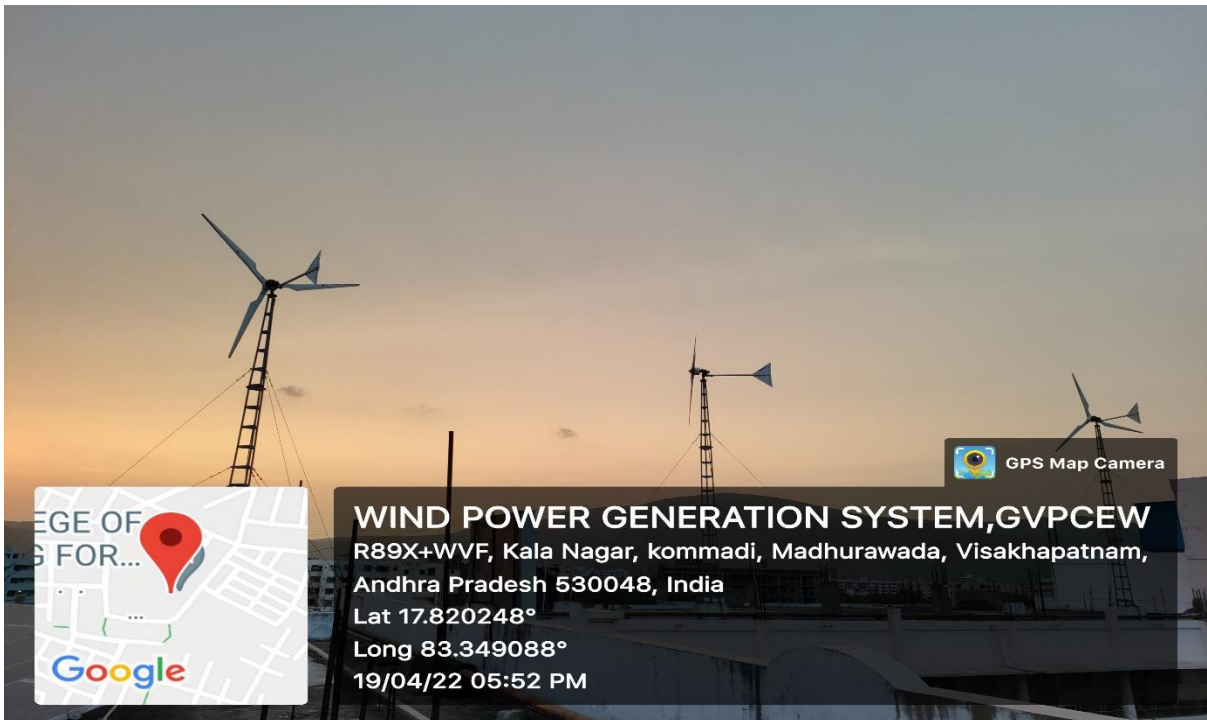

GAYATRI VIDYA PARISHAD COLLEGE OF ENGINEERING FOR WOMEN

KOMMADI, MADHURAWADA, VISAKHAPATNAM - 530 048

(APPROVED BY AICTE, NEW DELHI, AFFILIATED TO ANDHRA UNIVERSITY, VISAKHAPATNAM)

(ACCREDITED BY NATIONAL BOARD OF ACCREDITATION [NBA] FOR B.TECH CSE, ECE AND IT - VALID FROM 2019-22 AND 2022-25)

(ACCREDITED BY NATIONAL BOARD OF ACCREDITATION [NBA] FOR B.TECH EEE VALID FROM 2023-24 TO 2025-2026)

(ACCREDITED BY NATIONAL ASSESSMENT AND ACCREDITATION COUNCIL [NAAC] WITH A GRADE- VALID FROM 2022-27)

(Phone: +91-891-2739144, 2739124, 2719125, 2719127 Email Id: gvpcew@gmail.com , info@gvpcew.ac.in)